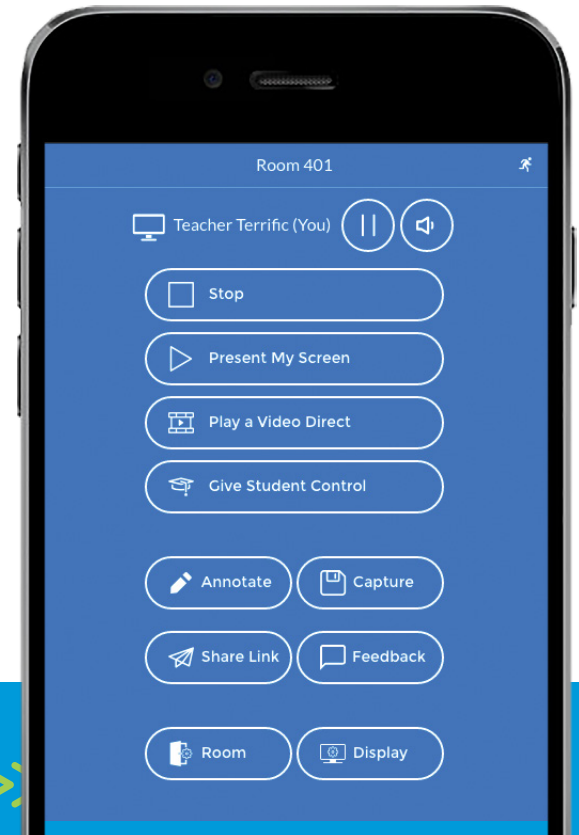

“ The teachers who have access to Vivi-enabled classrooms have been using more interactive tools to engage their students, so it’s made them feel more confident in being able to quickly connect, share, show something, get feedback from students. ”

BRIANA ALLEN
Educational Technology Director
River Grove School District 85.5, IL

Interested in Vivi?

Contact HOWARDedu at
888-912-3151 or howardedu.com.